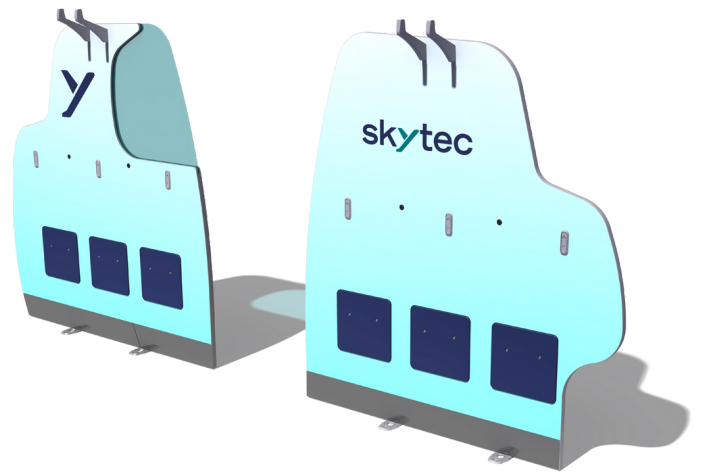

Product Brochure

A32F Windscreen

FOCUS ON DESIGN AND QUALITY

Introducing our windscreen tailored for Airbus A320-family aircraft (including A318, A319, A320, and A321 models), compatible with both classic and enhanced cabin interiors. Its innovative attachment mechanism enables a 5-inch movement without necessitating any shipside alterations. The unique modern design features a special frameless viewing window meeting the direct view requirements by still providing sufficient privacy for the cabin crew.

Personalize your experience by selecting from a range of customization options. Choose from various optional attaching parts like coat hooks, baby bassinet inserts, bumpers, and literature pockets, available in a spectrum of colors and designs to suit your preferences.

FEATURES

- Unique and Modern Design
- Frameless Window
- Durable Lightweight Materials
- Adjustable Attachment
- Various Customization Options

skytec

Skytec Aerospace GmbH

Industriestraße 258 | 2722 Weikersdorf | skytec-aero.com | office@skytec-aero.com