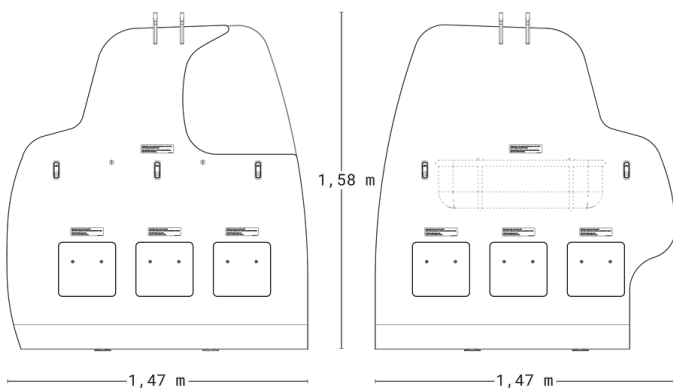

Product Brochure

A32F Windscreen

FOCUS ON DESIGN AND QUALITY

Introducing our windscreen tailored for Airbus A320-family aircraft (including A318, A319, A320, and A321 models), compatible with both classic and enhanced cabin interiors. Its innovative attachment mechanism enables a 5-inch movement without necessitating any shipside alterations. The unique modern design features a special frameless viewing window meeting the direct view requirements by still providing sufficient privacy for the cabin crew.

Personalize your experience by selecting from a range of customization options. Choose from various optional attaching parts like coat hooks, baby bassinet inserts, bumpers, and literature pockets, available in a spectrum of colors and designs to suit your preferences.

FEATURES

- Unique and Modern Design
- Frameless Window
- Durable Lightweight Materials
- Adjustable Attachment
- Various Customization Options

skytec

Skytec Aerospace GmbH

Industriestraße 258 | 2722 Weikersdorf | skytec-aero.com | office@skytec-aero.com